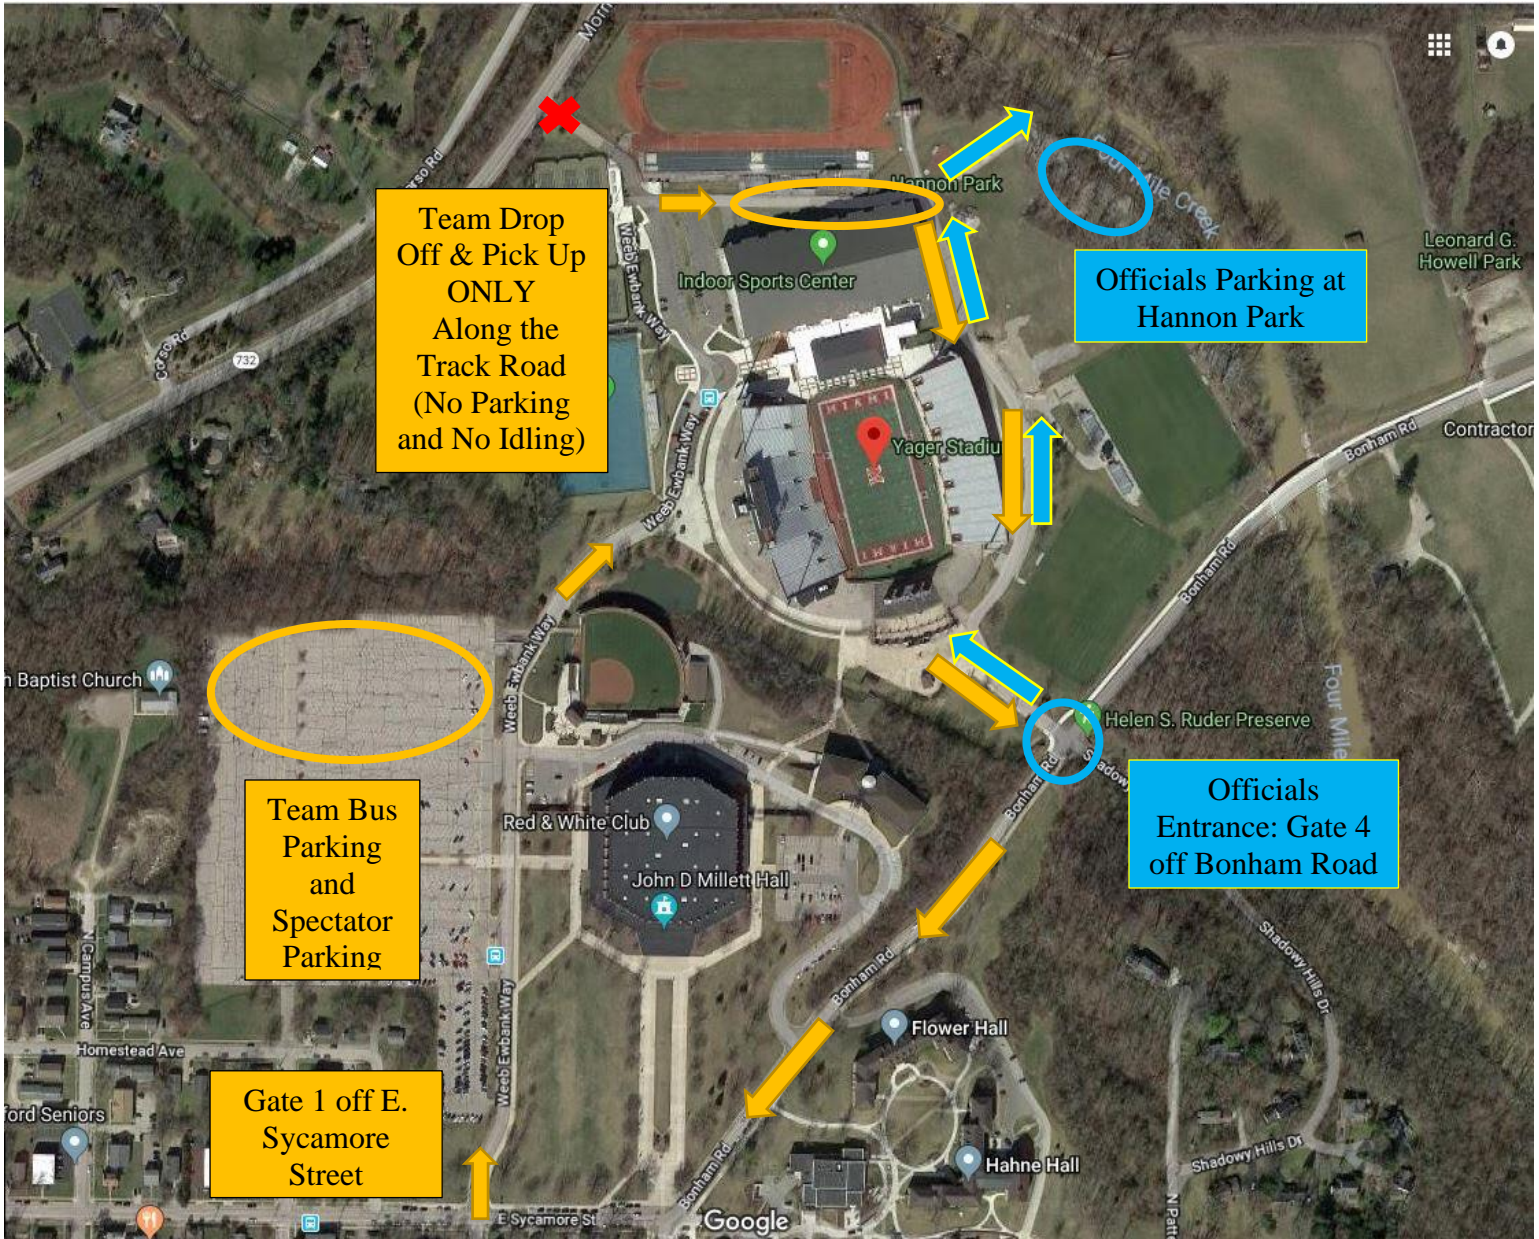

Team Bus and Officials Parking Map and Directions Spring 2022

Team Drop Off & Pick Up ONLY
Along the Track Road
(No Parking and No Idling)

Officials Parking at Hannon Park

Team Bus Parking and Spectator Parking

Officials Entrance: Gate 4 off Bonham Road

Gate 1 off E. Sycamore Street